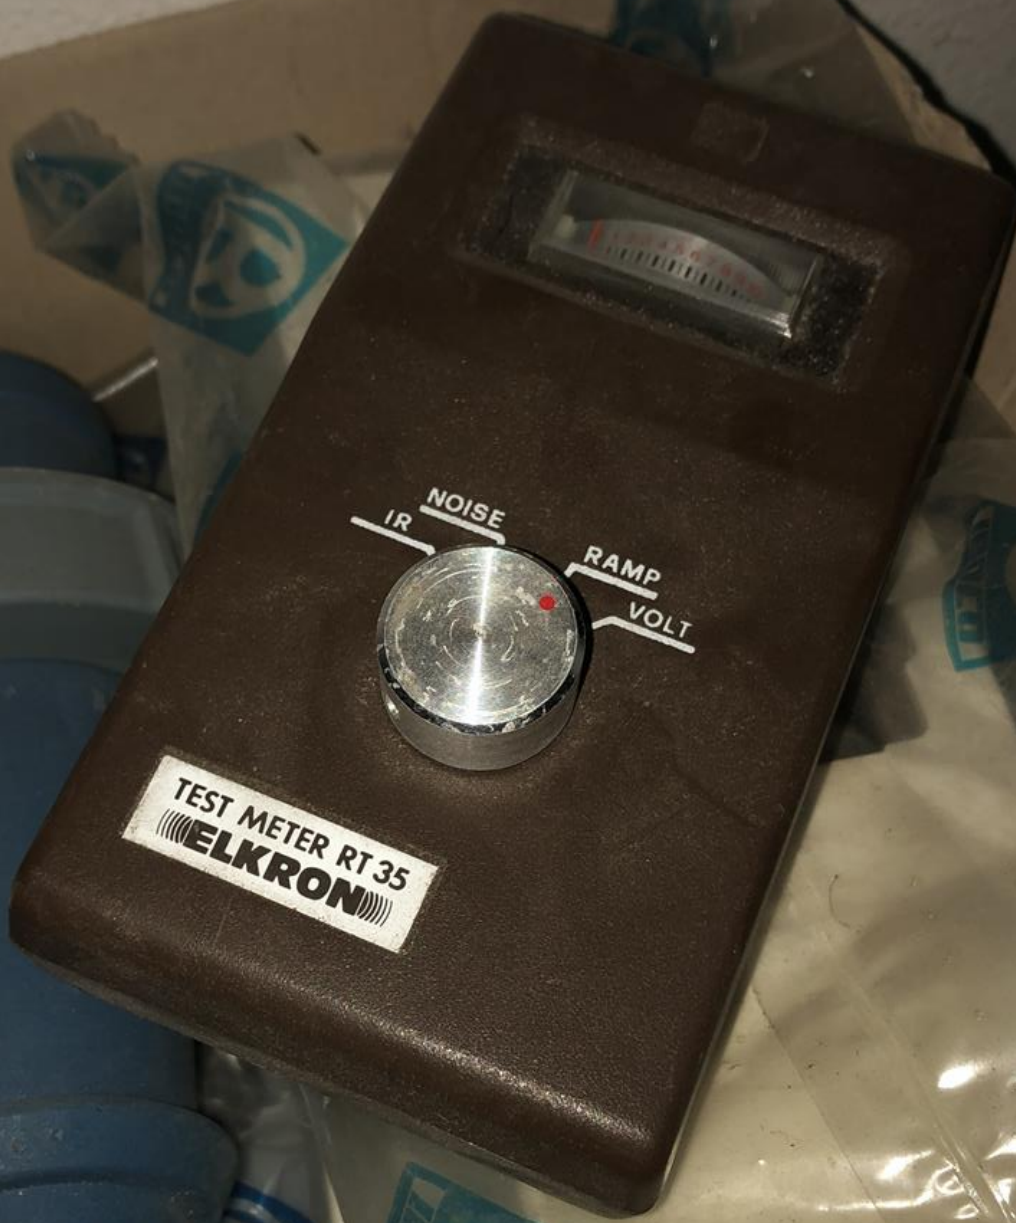

Suitable for emergency lighting installation acc. VDE 0108, ign. time < 2s.

EUROGREEN
Multi-use Paper

OPTEX
VX SERIES
Wall Mounted Outdoor Shower

3M

MADE IN ITALY
www.oterspa.it

Nova

Copia di telecomando
installa il giorno

VIMAR
230V -
17111

5048

ELKRON
1000V
100A
1000V
100A
1000V
100A

ELKRON
1000V
100A
1000V
100A
1000V
100A

ELKRON
1000V
100A
1000V
100A
1000V
100A

OPTEX
VX-SERIES
HIGH QUALITY COMPONENTS

NOISE
IR
RAMP
VOLT

TEST METER RT 35
ELKRON